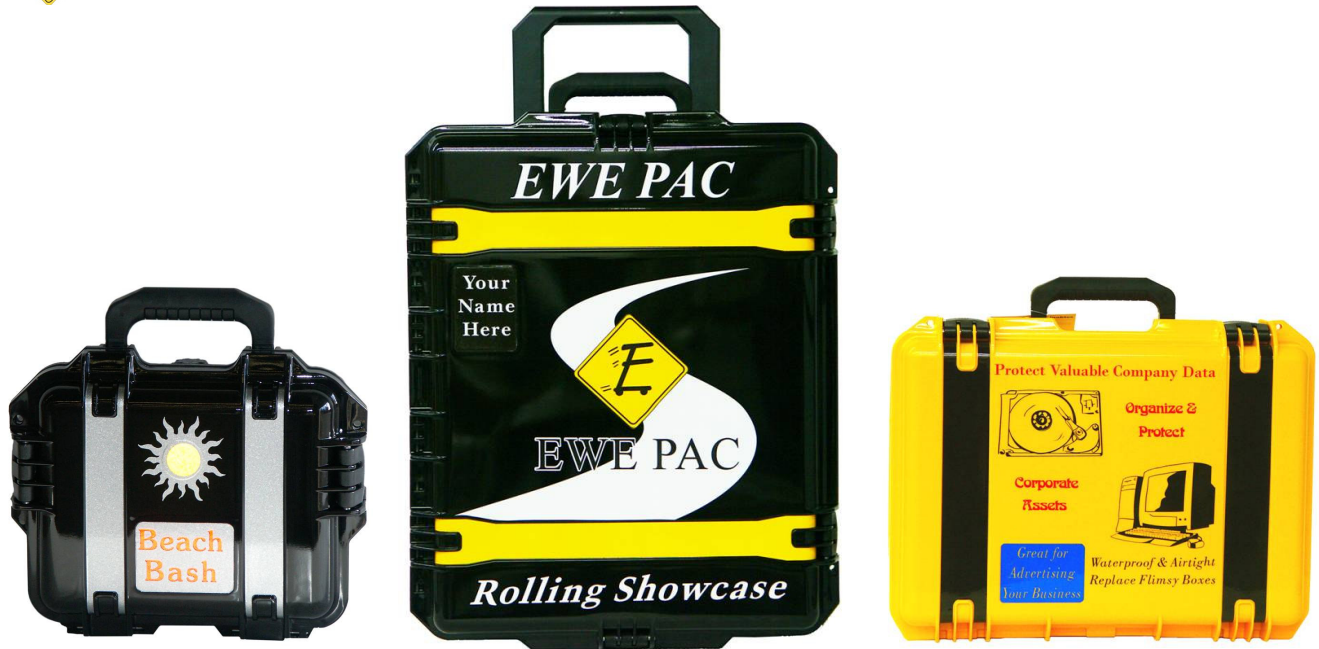

EWE PAC Retail Price List

Model	Unfinished Foam Interior (*2370 is computer tray & organizer)	Personalized Foam Interior (*2370 is computer tray & organizer)	Unfinished Padded Interior	Personalized Padded Interior
EP 2050	\$31.99	\$71.99	\$59.99	\$99.99
EP 2075	\$37.99	\$79.99	\$67.99	\$109.99
EP 2100	\$57.99	\$127.99	\$89.99	\$159.99
EP 2200	\$74.99	\$154.99	\$99.99	\$179.99
EP 2300	\$87.99	\$187.99	\$109.99	\$209.99
EP 2370* no foam	\$134.99	\$234.99	\$124.99	\$224.99
EP 2400	\$102.99	\$212.99	\$129.99	\$239.99
EP 2500	\$129.99	\$229.99	\$159.99	\$259.99
EP 2600	\$119.99	\$224.99	\$164.99	\$269.99
EP 2700	\$124.99	\$229.99	\$174.99	\$279.99
EP 2720	\$169.99	\$274.99	\$214.99	\$319.99
EP 2750	\$189.99	\$294.99	\$254.99	\$359.99
EP 2950	\$209.99	\$329.99	\$284.99	\$404.99
EP 2975	\$229.99	\$349.99	\$324.99	\$444.99